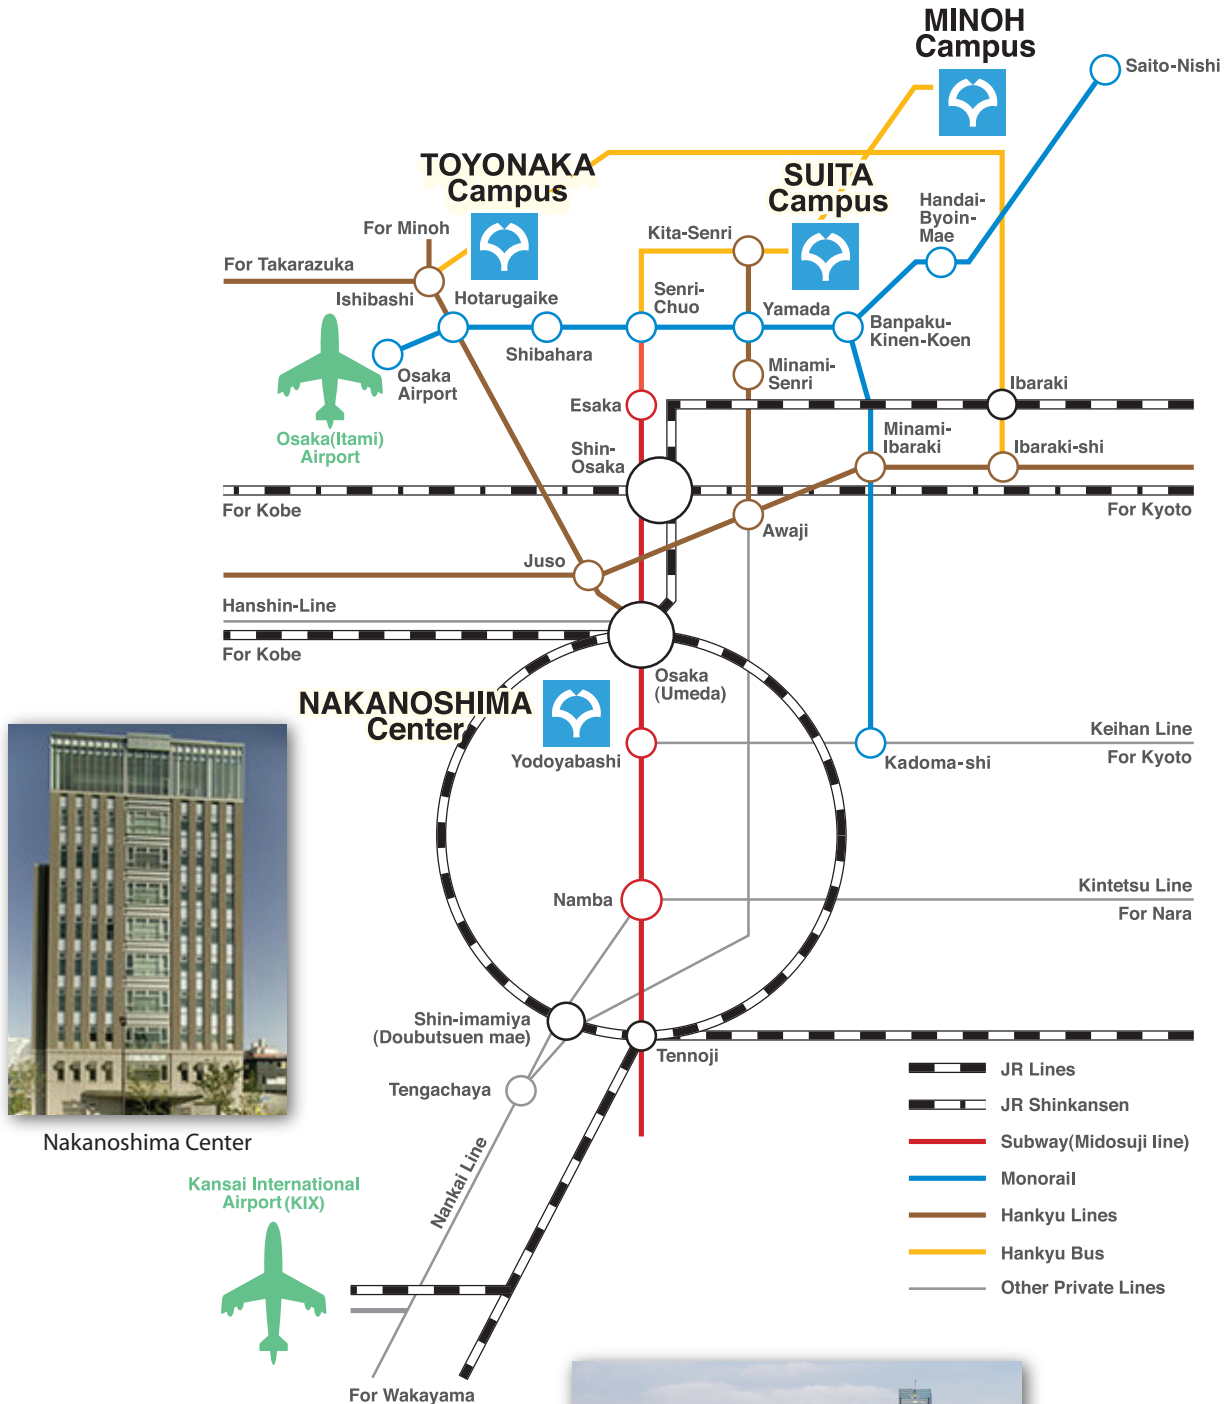

Transportation from the City of OSAKA to the Campuses

Nakanoshima Center

Kansai International Airport (KIX)