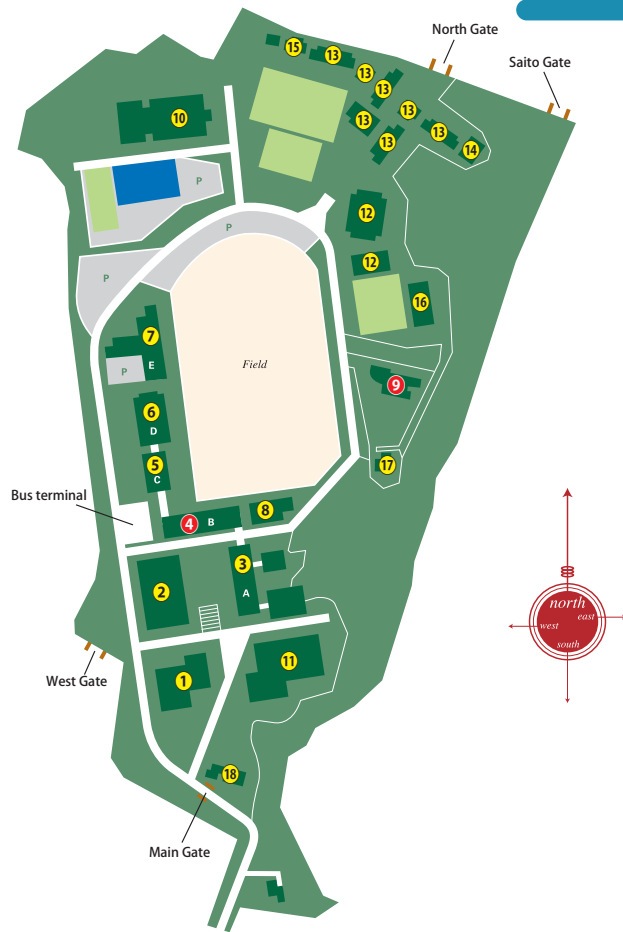

Minoh Campus

- ① Administration Building
  (Health Care Center)
- ② International Studies Library
- ③ Classrooms and Faculty Offices of SFS
  (Building A, Minoh Student Center)
- ④ **Minoh Branch, Center for International
  Education and Exchange (Building B)**
- ⑤⑥⑦ Classrooms and Faculty Offices of SFS
  (Building A, D,E)
- ⑧ General Research Building
- ⑨ **Center for Japanese Language and Culture
  (International Students Affairs Division)**
- ⑩ Gymnasium 1&2
- ⑪ Welfare Building of Univ. CO-OP
  (Bookshop and Cafeteria)
- ⑫ Minoh International Student Dormitory
- ⑬ Dormitory
- ⑭ Minoh International Student House
- ⑮ Training Camp
- ⑯ Extra Curricular Activities Facilities
- ⑰ OUFs Memorial Hall
- ⑱ Guard booth

SFS: School of Foreign Studies

Osaka University's Minoh Campus will move to its new location in April 2021.