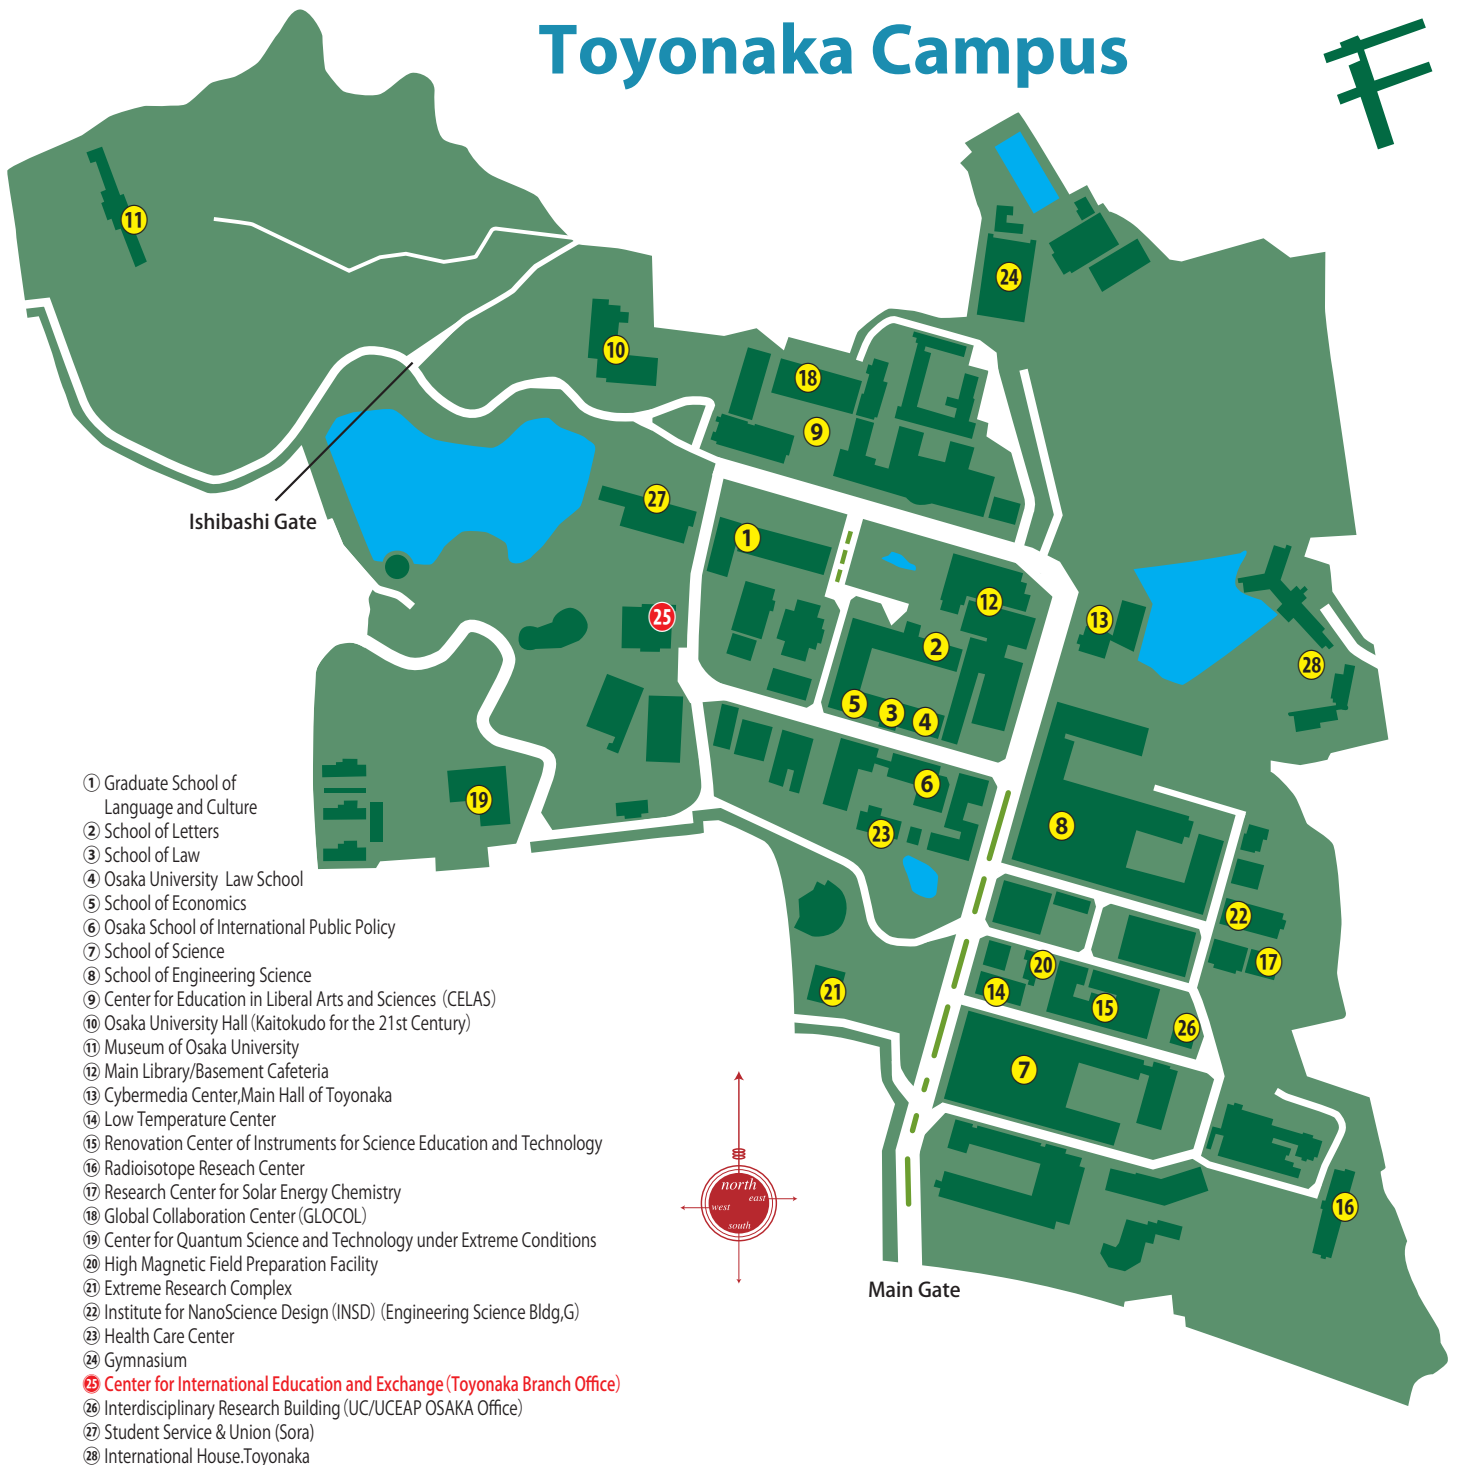

Toyonaka Campus

Student Service & Union
(Toyonaka)

Toyonaka Campus

Toyonaka Main Gate

Suita Campus

- ① Administration Bureau
- ② Convention Center
- ③ IC Hall (Intercultural Collaboration Hall)
Center for International Education and Exchange
- ④ Life Sciences Library
- ⑤ Science and Engineering Library
- ⑥ Faculty of Medicine
- ⑦ Osaka University Hospital
- ⑧ Faculty of Medicine (Division of Allied Health Science)
- ⑨ School of Dentistry
- ⑩ Osaka University Dental Hospital
- ⑪ School of Pharmaceutical Sciences
- ⑫ School of Engineering
- ⑬ School of Human Sciences
- ⑭ Institute of Social and Economic Research
- ⑮ Joining and Welding Research Institute
- ⑯ Institute of Scientific and Industrial Research
- ⑰ Institute of Protein Research
- ⑱ Research Institute for Microbial Diseases
- ⑲ Research Center for Environmental Preservation
- ⑳ Radioisotope Research Center
- ㉑ Institute of Laser Engineering
- ㉒ Cybermedia Center
- ㉓ Research Center for Ultra-High Voltage Electron Microscopy
- ㉔ Research Centers for Nuclear Physics (RCNP)
- ㉕ Low Temperature Center
- ㉖ International Center for Biotechnology
- ㉗ Global Collaboration Center (GLOCOL)
- ㉘ Immunology Frontier Research Center
- ㉙ Photonics Center P3
- ㉚ Center for Information and Neural Networks
- ㉛ Gymnasium
- ㉜ Health Care Center
- ㉝ Welfare Building of Univ. CO-OP (Cafeteria and Campus Store)
- ㉞ Graduate School of Frontier Biosciences
- ㉟ Graduate School of Information Science and Technology
- ㊱ United Graduate School of Child Development

SFS: School of Foreign Studies

Osaka University's Minoh Campus will move to its new location in April 2021.

The new Minoh Campus opens in April 2021 with a dormitory, a library, and an education and research facility for the Graduate School of Language and Culture, School of Foreign Studies, and Center for Japanese Language and Culture.