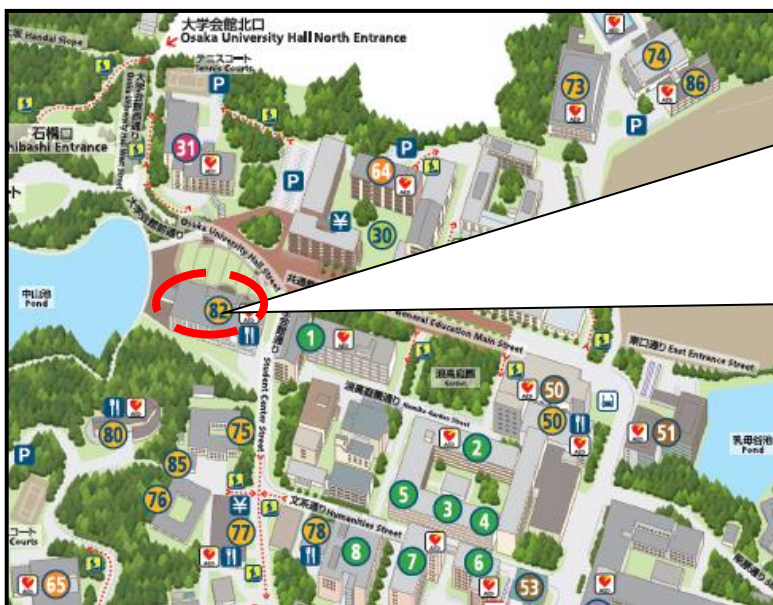

IRIS (あいりす)

OPEN→8:30-18:00
Mon.-Fri.

2nd Floor, IC Hall, Suita Campus
吹田キャンパス ICホール2階

TEL: 06-6879-7076